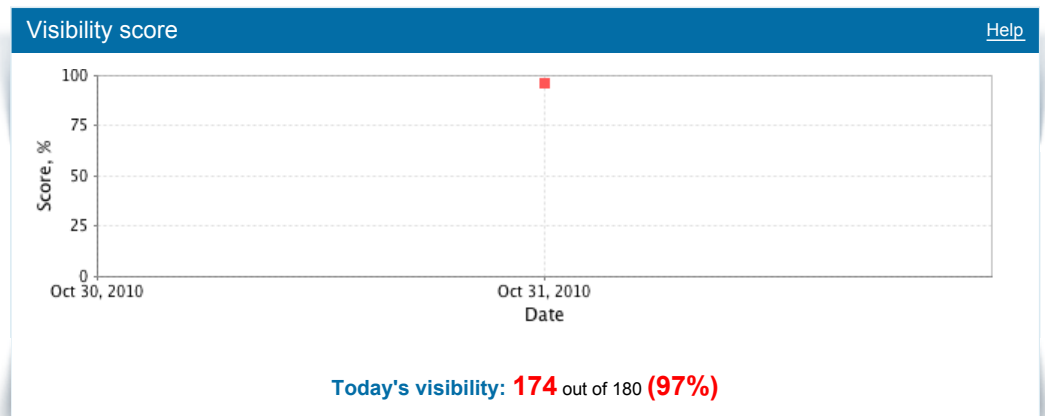

http://www.wolf-howl.com Search Engine Rankings Report

Report created on: **Oct 31, 2010**
Rankings data based on **top 100 results** per search engine.
Rankings difference based on the **previous** results.

- [Summary](#)
- [By Search Engine](#)
- [By Keyword](#)
- [By KEI](#)
- [Historical Data](#)

This search engine rankings report has been created by [Michael Gray](#) for your personal information. It is tailored for your specific website and will give you detailed information on the exact ranking positions of your targeted keyword phrases in all major search engines for every page within your website. All information was accurate at the time the report was generated.

For further details please do not hesitate to [contact us](#).

Regards,
[Michael Gray](#)

Summary View

Rankings overview (a total of 6 rankings for 2 keywords) [Help](#)

Top Rankings Overview		Rankings Dynamics	
Ranked 1st:	3	Moved up:	0
In Top 10:	6	Moved down:	0
In Top 20:	6	Not changed:	6
In Top 100:	6	Entered Top 100:	0
Not in Top 100:	0	Left Top 100:	0

Search engines overview (a total of 3 search engines checked) [Help](#)

Search Engine ▼	In Top 10	In Top 20	In Top 30	In Top 100	Visibility
1 Bing	2	2	2	2	58 (97%)
2 Google	2	2	2	2	58 (97%)
3 Yahoo!	2	2	2	2	58 (97%)

[View rankings report by search engines](#)

Top 2 best ranked keywords [Help](#)

Keyword	In Top 10	In Top 20	In Top 30	In Top 100	▼ Visibility
1 Michael Gray	3	3	3	3	90 (100%)
2 SEO Blog	3	3	3	3	84 (93%)

[View rankings report by keywords](#)